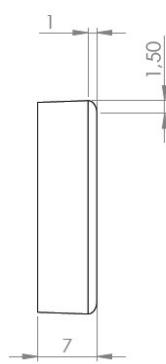

PRODUCT SHEET

Description:

Screw-On Glide "Teflon", Grey PTFT, $\varnothing 25 \times 7 \text{ mm}$, Screw Hole $\varnothing 5 \text{ mm}$, Incl. CSK Screw $\varnothing 4 \times 20 \text{ mm}$

Item number:

10.25.502-0

Units	Box	Carton	HS Code	Barcode
Pcs.	500	3500	3903300000	 5704866506151

SISO A/S

Mileparken 11
DK-2740 Skovlunde
Denmark
VAT: DK 24786013

Phone +45 45 830 900

www.siso.dk
siso@siso.dk

Danske Bank
Nytorv Branch
Copenhagen
SWIFT: DABADKKK

Account no.
4180 3112 112936
IBAN Account
DK7230003112112936