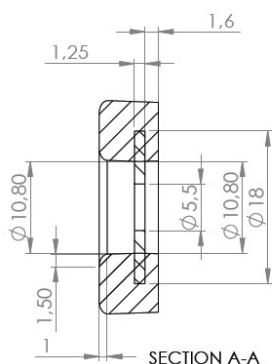

PRODUCT SHEET

Description:

Screw-On Glide "Teflon", Grey PTFT, $\varnothing 25 \times 7 \text{ mm}$, Screw Hole $\varnothing 5 \text{ mm}$, Incl. CSK Screw $\varnothing 4 \times 20 \text{ mm}$

Item number:

10.25.502-0

Units	Box	Carton	HS Code	Barcode
Pcs.	500	3500	3903300000	 5704866506151

SISO A/S

Mileparken 11
DK-2740 Skovlunde
Denmark
VAT: DK 24786013

Phone +45 45 830 900

www.siso.dk
siso@siso.dk

Danske Bank
Nytorv Branch
Copenhagen
SWIFT: DABADKKK

Account no.
4180 3112 112936
IBAN Account
DK7230003112112936